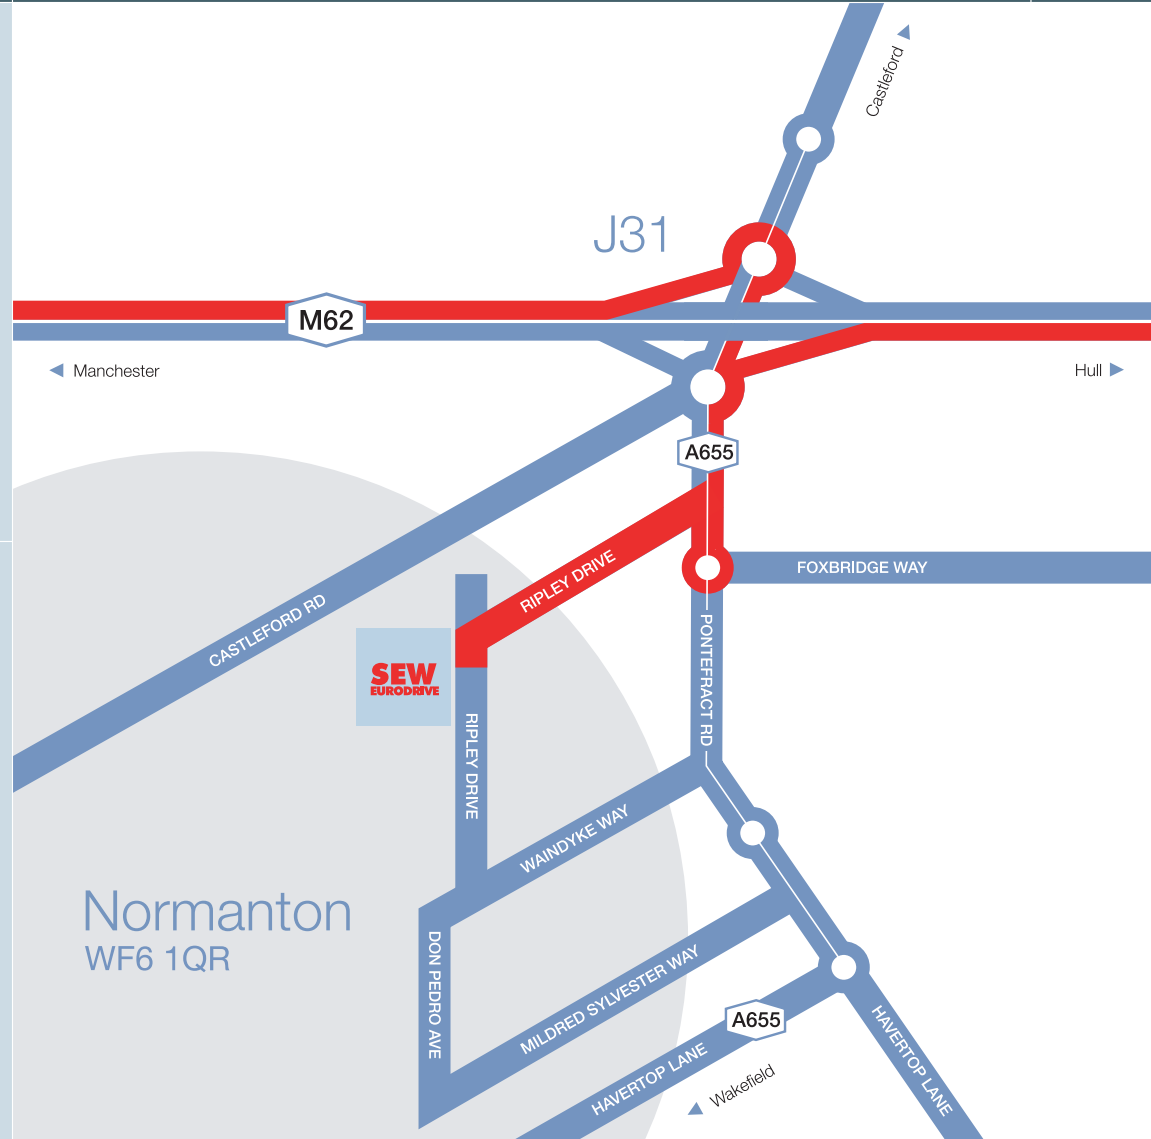

The road to drive  
engineering & innovation  
SEW-EURODRIVE Normanton

**SEW-Eurodrive Ltd.**  
 Normanton, West Yorkshire  
 WF6 1QR  
**Tel:** +44 (1924) 893855  
**Fax:** +44 (1924) 893702  
[www.sew-eurodrive.co.uk](http://www.sew-eurodrive.co.uk)  
[sales@sew-eurodrive.co.uk](mailto:sales@sew-eurodrive.co.uk)